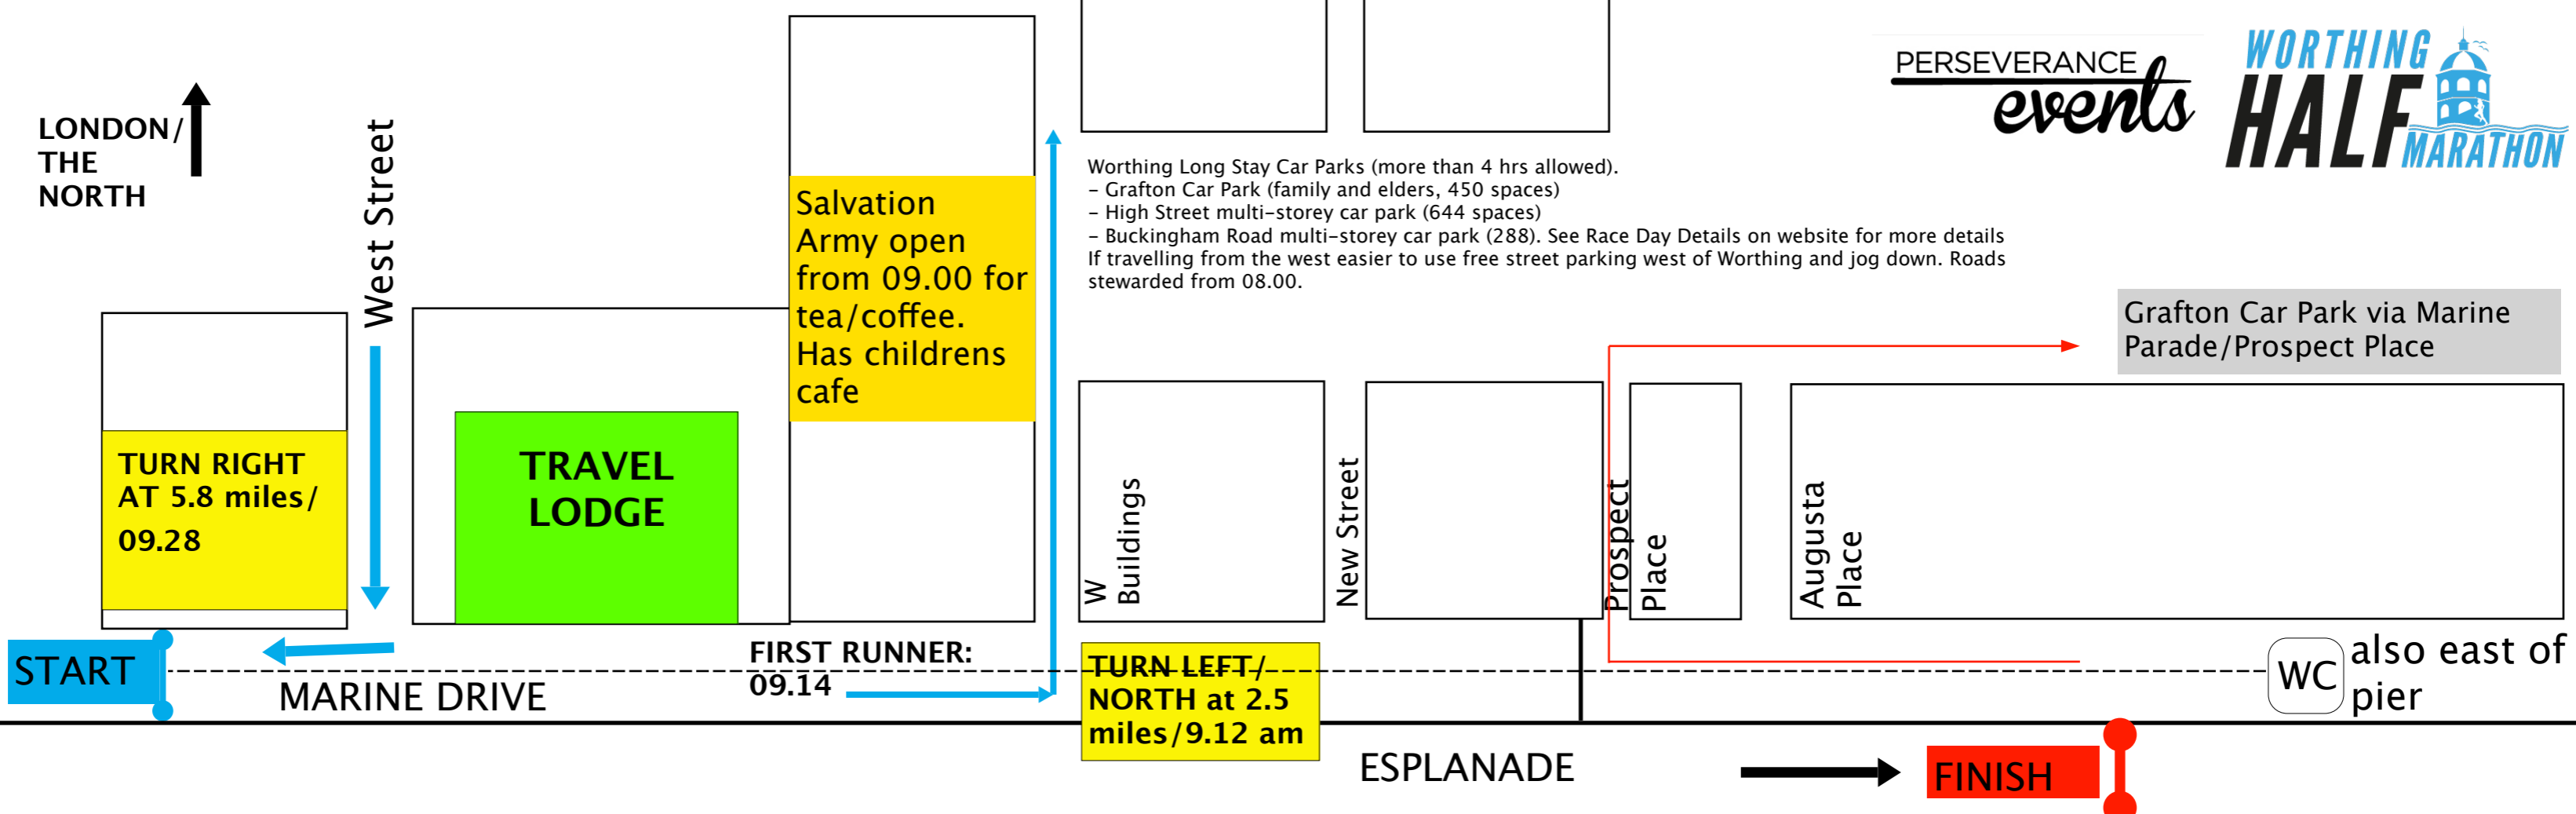

LONDON/
THE
NORTH ↑

URINALS

balega

BTM

GuildCare

SOS
INEEDSOS.COM

WC WC
LIDO - Open for refreshments

WC THEATRE
Denton cafe open WC

All at Pavilion Theatre on Pier

Baggage/Valuables

General Enquiries

(Lost numbers/property/children etc)

Race Number Not Arrived

Entry On The Day

Late Entry Number Collection

(post 14.1.2019 entries pick up on the day from 7.30am)

First Aid Station

FRANCE ↓

THIS IS THE SEA

THIS IS THE SEA

www.richmondhalf.com - London's half and 10km - 17.3.19.

THE PIER