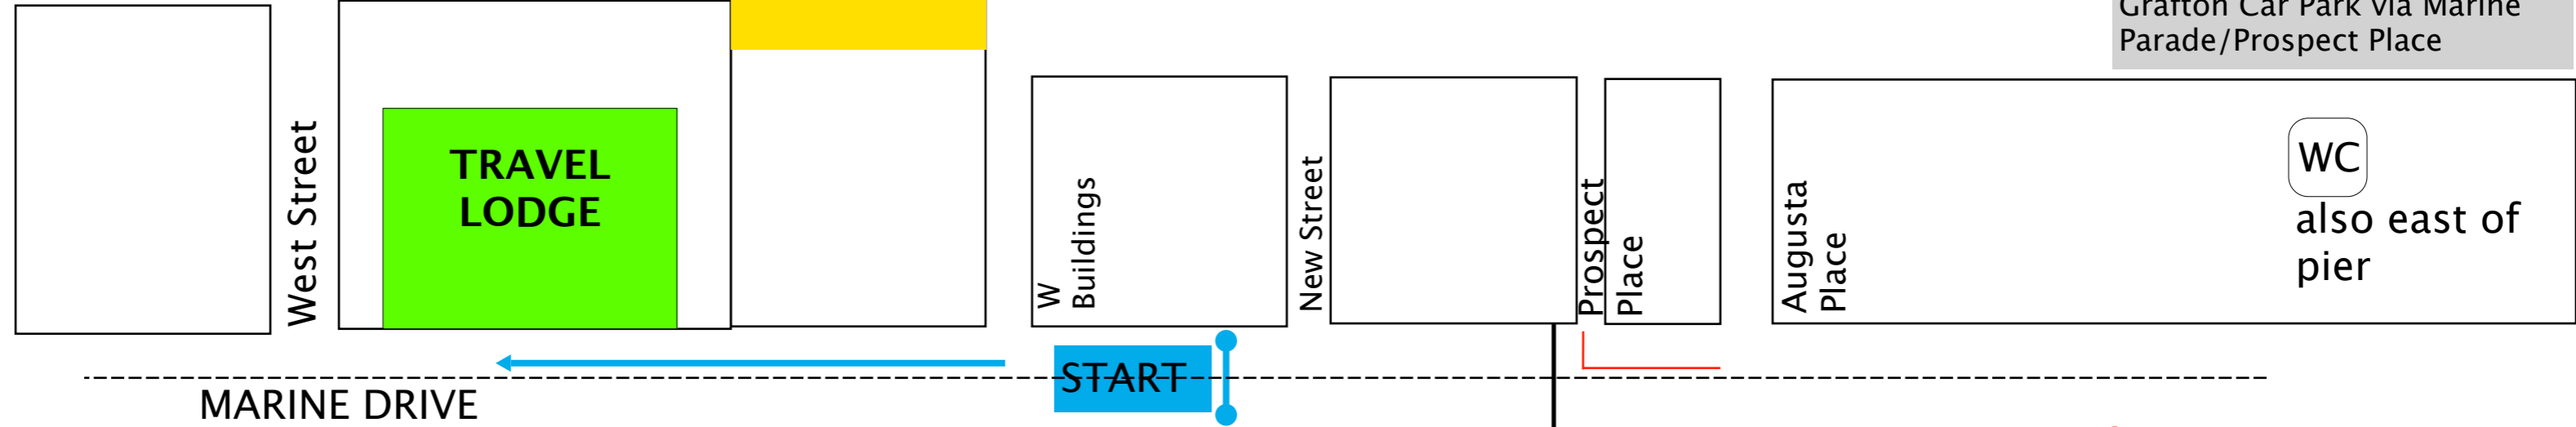

LONDON ↑

Salvation Army open from 09.00 for tea/coffee

Worthing Long Stay Car Parks (more than 4 hrs allowed).
- Grafton Car Park (family and elders, 450 spaces)
- High Street multi-storey car park (644 spaces)
- Buckingham Road multi-storey car park (288). See Race Day Details on website for more details
If travelling from the west easier to use free street parking west of Worthing and jog down. Roads stewarded from 08.00.

Grafton Car Park via Marine Parade/Prospect Place

WC also east of pier

ESPLANADE

FINISH

secure handover zone

MEET at start line 5-10 mins before race:
START TIMES
Mini Mile: 12.30
3km: 12.50

WC

WC